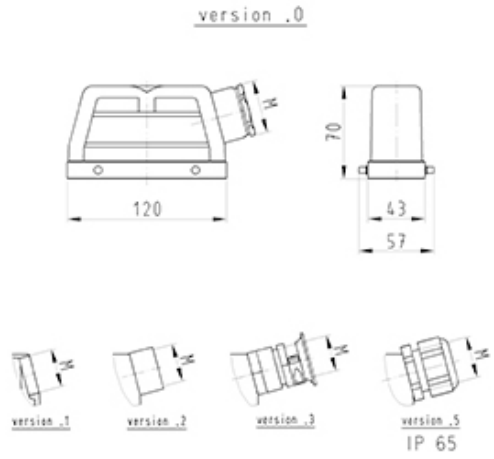

Datasheet

Item No. 70.350.2435.2

Hood BAS GOT GA 24 M25 50 A2

revos BASIC 500V size 24 hood with intermediate support M25, lateral cable entry, double locking lever

Item No.	70.350.2435.2
EAN	4015573598720
order unit	1 Piece(s)

Model

DIN-size	24
Model	male
Locking mechanism	Double locking levers
Cable entry	Sideways
Type of cable	Intermediate support
With cable screw gland	No
Thread size M	25
Hinged lid	No
EMC-version	No

Drawings