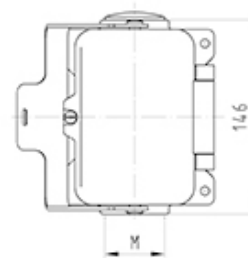

Datasheet

Item No. 70.344.4835.1

Bottom BAS GUT GR 48 M40 50 A1

revos BASIC 500V size 48 closed-bottom base with threaded collar M32, left, with cover, single locking lever

Item No.	70.344.4835.1
EAN	4015573632325
order unit	1 Piece(s)

Approvals

Technical data

General

Nominal voltage	500
Housing material	Aluminium
Colour	Grey
Surface	With powder coating
Degree of protection (IP)	Other
UV resistant	Yes
Inflammability class of insulation material acc. with UL94	Other
Operating temperature range min.	-40 °C
Operating temperature range max.	120 °C

Model

DIN-size	48
Model	Surface mounting (base)
Locking mechanism	Single locking lever
Cable entry	Two-sided
Type of cable	Thread
With cable screw gland	No
Thread size M	40
Hinged lid	Yes
EMC-version	No