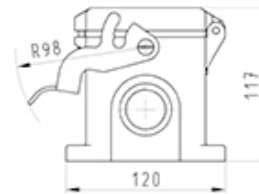

Datasheet

Item No. 70.344.4835.1

Bottom BAS GUT GR 48 M40 50 A1

revos BASIC 500V size 48 closed-bottom base with threaded collar M32, left, with cover, single locking lever

Item No.	70.344.4835.1
EAN	4015573632325
order unit	1 Piece(s)

Approvals

Technical data

General

Nominal voltage	500
Housing material	Aluminium
Colour	Grey
Surface	With powder coating
Degree of protection (IP)	Other
UV resistant	Yes
Inflammability class of insulation material acc. with UL94	Other
Operating temperature range min.	-40 °C
Operating temperature range max.	120 °C

Model

DIN-size	48
Model	Surface mounting (base)
Locking mechanism	Single locking lever
Cable entry	Two-sided
Type of cable	Thread
With cable screw gland	No
Thread size M	40
Hinged lid	Yes
EMC-version	No