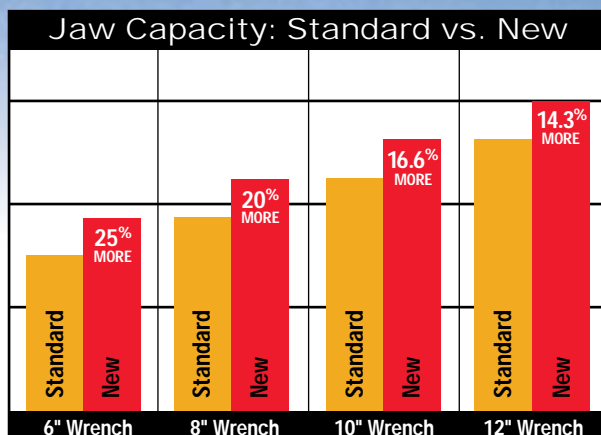

Our hex jaw design allows for a more secure fit on your task. While providing added safety by reducing slippage.