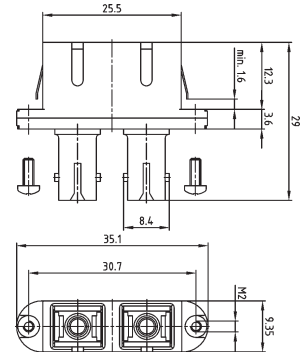

PRODUCT DRAWING

Simplex-Adapter plastic

Duplex-Adapter plastic

Simplex-Adapter metal

Duplex-Adapter metal

Panel cutout

Panel cutout

Panel cutout

Panel cutout

Wall thickness

Wall thickness

ORDER DATA

Type	Material sleeve	SM/MM	Inner housing color	Part Number
Simplex hybrid adapter plastic	ceramic	Single Mode	blue	18-010300
Simplex hybrid adapter plastic	phosphor-bronze	Multi Mode	beige	18-010320
Duplex hybrid adapter plastic	ceramic	Single Mode	blue	18-010340
Duplex hybrid adapter plastic	phosphor-bronze	Multi Mode	beige	18-010360
Simplex hybrid adapter metal	ceramic	Single Mode	blue	18-010500
Simplex hybrid adapter metal	ceramic	Multi Mode	beige	18-010520
Simplex hybrid adapter metal	phosphor-bronze	Multi Mode	beige	18-010540
Duplex hybrid adapter metal, M2x6	ceramic	Single Mode	blue	18-010380
Duplex hybrid adapter metal, M2x6	ceramic	Multi Mode	beige	18-010400
Duplex hybrid adapter metal, M2x6	phosphor-bronze	Multi Mode	beige	18-010420
Duplex hybrid adapter metal, clip	ceramic	Single Mode	blue	18-010440
Duplex hybrid adapter metal, clip	ceramic	Multi Mode	beige	18-010460
Duplex hybrid adapter metal, clip	phosphor-bronze	Multi Mode	beige	18-010480