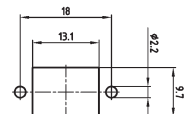

PRODUCT DRAWING

Simplex-Adapter plastic

Duplex-Adapter plastic

Simplex-Adapter metal

Duplex-Adapter metal

Panel cutout

Panel cutout

Panel cutout

Panel cutout

Wall thickness

Wall thickness

ORDER DATA

Type	Material sleeve	SM/MM	Inner housing color	Part Number
Simplex hybrid adapter plastic	ceramic	Single Mode	blue	18-010300
Simplex hybrid adapter plastic	phosphor-bronze	Multi Mode	beige	18-010320
Duplex hybrid adapter plastic	ceramic	Single Mode	blue	18-010340
Duplex hybrid adapter plastic	phosphor-bronze	Multi Mode	beige	18-010360
Simplex hybrid adapter metal	ceramic	Single Mode	blue	18-010500
Simplex hybrid adapter metal	ceramic	Multi Mode	beige	18-010520
Simplex hybrid adapter metal	phosphor-bronze	Multi Mode	beige	18-010540
Duplex hybrid adapter metal, M2x6	ceramic	Single Mode	blue	18-010380
Duplex hybrid adapter metal, M2x6	ceramic	Multi Mode	beige	18-010400
Duplex hybrid adapter metal, M2x6	phosphor-bronze	Multi Mode	beige	18-010420
Duplex hybrid adapter metal, clip	ceramic	Single Mode	blue	18-010440
Duplex hybrid adapter metal, clip	ceramic	Multi Mode	beige	18-010460
Duplex hybrid adapter metal, clip	phosphor-bronze	Multi Mode	beige	18-010480