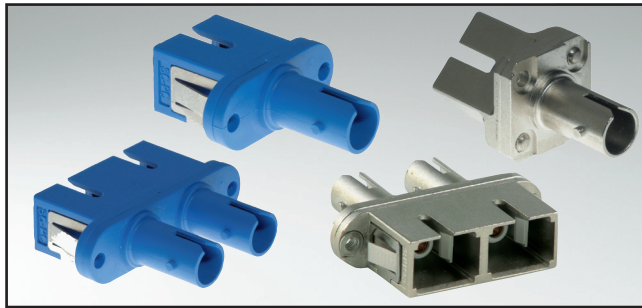

SC/ST SIMPLEX-/DUPLEX ADAPTERS PLASTIC AND METAL

Single Mode – Multi Mode

RoHS compliant

DESCRIPTION

- Housing material: Plastic (UL 94V-0) and zinc die-cast, nickel plated
- Sleeve: ceramic, phosphor-bronze
- Clip: Stainless steel
- Adapters are supplied with dust caps

PRODUCT DRAWING

Simplex-Adapter plastic

Duplex-Adapter plastic

Simplex-Adapter metal

Duplex-Adapter metal

Panel cutout

Panel cutout

Panel cutout

Panel cutout

Wall thickness

Wall thickness

ORDER DATA

Type	Material sleeve	SM/MM	Inner housing color	Part Number
Simplex hybrid adapter plastic	ceramic	Single Mode	blue	18-010300
Simplex hybrid adapter plastic	phosphor-bronze	Multi Mode	beige	18-010320
Duplex hybrid adapter plastic	ceramic	Single Mode	blue	18-010340
Duplex hybrid adapter plastic	phosphor-bronze	Multi Mode	beige	18-010360
Simplex hybrid adapter metal	ceramic	Single Mode	blue	18-010500
Simplex hybrid adapter metal	ceramic	Multi Mode	beige	18-010520
Simplex hybrid adapter metal	phosphor-bronze	Multi Mode	beige	18-010540
Duplex hybrid adapter metal, M2x6	ceramic	Single Mode	blue	18-010380
Duplex hybrid adapter metal, M2x6	ceramic	Multi Mode	beige	18-010400
Duplex hybrid adapter metal, M2x6	phosphor-bronze	Multi Mode	beige	18-010420
Duplex hybrid adapter metal, clip	ceramic	Single Mode	blue	18-010440
Duplex hybrid adapter metal, clip	ceramic	Multi Mode	beige	18-010460
Duplex hybrid adapter metal, clip	phosphor-bronze	Multi Mode	beige	18-010480