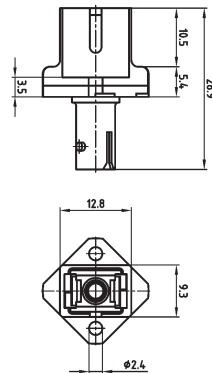

PRODUCT DRAWING

Simplex-Adapter plastic

Duplex-Adapter plastic

Simplex-Adapter metal

Duplex-Adapter metal

Panel cutout

Panel cutout

Panel cutout

Panel cutout

Wall thickness

Wall thickness

ORDER DATA

Type	Material sleeve	SM/MM	Inner housing color	Part Number
Simplex hybrid adapter plastic	ceramic	Single Mode	blue	18-010300
Simplex hybrid adapter plastic	phosphor-bronze	Multi Mode	beige	18-010320
Duplex hybrid adapter plastic	ceramic	Single Mode	blue	18-010340
Duplex hybrid adapter plastic	phosphor-bronze	Multi Mode	beige	18-010360
Simplex hybrid adapter metal	ceramic	Single Mode	blue	18-010500
Simplex hybrid adapter metal	ceramic	Multi Mode	beige	18-010520
Simplex hybrid adapter metal	phosphor-bronze	Multi Mode	beige	18-010540
Duplex hybrid adapter metal, M2x6	ceramic	Single Mode	blue	18-010380
Duplex hybrid adapter metal, M2x6	ceramic	Multi Mode	beige	18-010400
Duplex hybrid adapter metal, M2x6	phosphor-bronze	Multi Mode	beige	18-010420
Duplex hybrid adapter metal, clip	ceramic	Single Mode	blue	18-010440
Duplex hybrid adapter metal, clip	ceramic	Multi Mode	beige	18-010460
Duplex hybrid adapter metal, clip	phosphor-bronze	Multi Mode	beige	18-010480