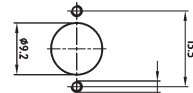

PRODUCT DRAWING

Simplex-Adapter plastic

Duplex-Adapter plastic

Simplex-Adapter metal

Duplex-Adapter metal

Panel cutout

Panel cutout

Panel cutout

Panel cutout

Wall thickness

Wall thickness

ORDER DATA

Type	Material sleeve	SM/MM	Inner housing color	Part Number
Simplex hybrid adapter plastic	ceramic	Single Mode	blue	18-010300
Simplex hybrid adapter plastic	phosphor-bronze	Multi Mode	beige	18-010320
Duplex hybrid adapter plastic	ceramic	Single Mode	blue	18-010340
Duplex hybrid adapter plastic	phosphor-bronze	Multi Mode	beige	18-010360
Simplex hybrid adapter metal	ceramic	Single Mode	blue	18-010500
Simplex hybrid adapter metal	ceramic	Multi Mode	beige	18-010520
Simplex hybrid adapter metal	phosphor-bronze	Multi Mode	beige	18-010540
Duplex hybrid adapter metal, M2x6	ceramic	Single Mode	blue	18-010380
Duplex hybrid adapter metal, M2x6	ceramic	Multi Mode	beige	18-010400
Duplex hybrid adapter metal, M2x6	phosphor-bronze	Multi Mode	beige	18-010420
Duplex hybrid adapter metal, clip	ceramic	Single Mode	blue	18-010440
Duplex hybrid adapter metal, clip	ceramic	Multi Mode	beige	18-010460
Duplex hybrid adapter metal, clip	phosphor-bronze	Multi Mode	beige	18-010480