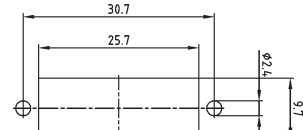

PRODUCT DRAWING

Simplex-Adapter plastic

Duplex-Adapter plastic

Simplex-Adapter metal

Duplex-Adapter metal

Panel cutout

Panel cutout

Panel cutout

Panel cutout

Wall thickness

Wall thickness

ORDER DATA

Type	Material sleeve	SM/MM	Inner housing color	Part Number
Simplex hybrid adapter plastic	ceramic	Single Mode	blue	18-010300
Simplex hybrid adapter plastic	phosphor-bronze	Multi Mode	beige	18-010320
Duplex hybrid adapter plastic	ceramic	Single Mode	blue	18-010340
Duplex hybrid adapter plastic	phosphor-bronze	Multi Mode	beige	18-010360
Simplex hybrid adapter metal	ceramic	Single Mode	blue	18-010500
Simplex hybrid adapter metal	ceramic	Multi Mode	beige	18-010520
Simplex hybrid adapter metal	phosphor-bronze	Multi Mode	beige	18-010540
Duplex hybrid adapter metal, M2x6	ceramic	Single Mode	blue	18-010380
Duplex hybrid adapter metal, M2x6	ceramic	Multi Mode	beige	18-010400
Duplex hybrid adapter metal, M2x6	phosphor-bronze	Multi Mode	beige	18-010420
Duplex hybrid adapter metal, clip	ceramic	Single Mode	blue	18-010440
Duplex hybrid adapter metal, clip	ceramic	Multi Mode	beige	18-010460
Duplex hybrid adapter metal, clip	phosphor-bronze	Multi Mode	beige	18-010480