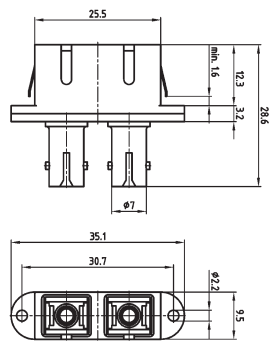

SC/ST SIMPLEX-/DUPLEX ADAPTERS PLASTIC AND METAL

Single Mode – Multi Mode

RoHS compliant

DESCRIPTION

- Housing material: Plastic (UL 94V-0) and zinc die-cast, nickel plated
- Sleeve: ceramic, phosphor-bronze
- Clip: Stainless steel
- Adapters are supplied with dust caps

PRODUCT DRAWING

Simplex-Adapter plastic

Duplex-Adapter plastic

Simplex-Adapter metal

Duplex-Adapter metal

Panel cutout

Panel cutout

Panel cutout

Panel cutout

Wall thickness

Wall thickness

ORDER DATA

Type	Material sleeve	SM/MM	Inner housing color	Part Number
Simplex hybrid adapter plastic	ceramic	Single Mode	blue	18-010300
Simplex hybrid adapter plastic	phosphor-bronze	Multi Mode	beige	18-010320
Duplex hybrid adapter plastic	ceramic	Single Mode	blue	18-010340
Duplex hybrid adapter plastic	phosphor-bronze	Multi Mode	beige	18-010360
Simplex hybrid adapter metal	ceramic	Single Mode	blue	18-010500
Simplex hybrid adapter metal	ceramic	Multi Mode	beige	18-010520
Simplex hybrid adapter metal	phosphor-bronze	Multi Mode	beige	18-010540
Duplex hybrid adapter metal, M2x6	ceramic	Single Mode	blue	18-010380
Duplex hybrid adapter metal, M2x6	ceramic	Multi Mode	beige	18-010400
Duplex hybrid adapter metal, M2x6	phosphor-bronze	Multi Mode	beige	18-010420
Duplex hybrid adapter metal, clip	ceramic	Single Mode	blue	18-010440
Duplex hybrid adapter metal, clip	ceramic	Multi Mode	beige	18-010460
Duplex hybrid adapter metal, clip	phosphor-bronze	Multi Mode	beige	18-010480