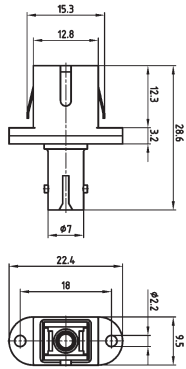

SC/ST SIMPLEX-/DUPLEX ADAPTERS PLASTIC AND METAL

Single Mode – Multi Mode

RoHS compliant

DESCRIPTION

- Housing material: Plastic (UL 94V-0) and zinc die-cast, nickel plated
- Sleeve: ceramic, phosphor-bronze
- Clip: Stainless steel
- Adapters are supplied with dust caps

PRODUCT DRAWING

Simplex-Adapter plastic

Duplex-Adapter plastic

Simplex-Adapter metal

Duplex-Adapter metal

Panel cutout

Panel cutout

Panel cutout

Panel cutout

Wall thickness

Wall thickness

ORDER DATA

Type	Material sleeve	SM/MM	Inner housing color	Part Number
Simplex hybrid adapter plastic	ceramic	Single Mode	blue	18-010300
Simplex hybrid adapter plastic	phosphor-bronze	Multi Mode	beige	18-010320
Duplex hybrid adapter plastic	ceramic	Single Mode	blue	18-010340
Duplex hybrid adapter plastic	phosphor-bronze	Multi Mode	beige	18-010360
Simplex hybrid adapter metal	ceramic	Single Mode	blue	18-010500
Simplex hybrid adapter metal	ceramic	Multi Mode	beige	18-010520
Simplex hybrid adapter metal	phosphor-bronze	Multi Mode	beige	18-010540
Duplex hybrid adapter metal, M2x6	ceramic	Single Mode	blue	18-010380
Duplex hybrid adapter metal, M2x6	ceramic	Multi Mode	beige	18-010400
Duplex hybrid adapter metal, M2x6	phosphor-bronze	Multi Mode	beige	18-010420
Duplex hybrid adapter metal, clip	ceramic	Single Mode	blue	18-010440
Duplex hybrid adapter metal, clip	ceramic	Multi Mode	beige	18-010460
Duplex hybrid adapter metal, clip	phosphor-bronze	Multi Mode	beige	18-010480