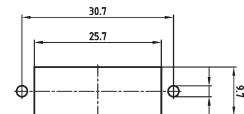

PRODUCT DRAWING

Simplex-Adapter plastic

Duplex-Adapter plastic

Simplex-Adapter metal

Duplex-Adapter metal

Panel cutout

Panel cutout

Panel cutout

Panel cutout

Wall thickness

Wall thickness

ORDER DATA

Type	Material sleeve	SM/MM	Inner housing color	Part Number
Simplex hybrid adapter plastic	ceramic	Single Mode	blue	18-010300
Simplex hybrid adapter plastic	phosphor-bronze	Multi Mode	beige	18-010320
Duplex hybrid adapter plastic	ceramic	Single Mode	blue	18-010340
Duplex hybrid adapter plastic	phosphor-bronze	Multi Mode	beige	18-010360
Simplex hybrid adapter metal	ceramic	Single Mode	blue	18-010500
Simplex hybrid adapter metal	ceramic	Multi Mode	beige	18-010520
Simplex hybrid adapter metal	phosphor-bronze	Multi Mode	beige	18-010540
Duplex hybrid adapter metal, M2x6	ceramic	Single Mode	blue	18-010380
Duplex hybrid adapter metal, M2x6	ceramic	Multi Mode	beige	18-010400
Duplex hybrid adapter metal, M2x6	phosphor-bronze	Multi Mode	beige	18-010420
Duplex hybrid adapter metal, clip	ceramic	Single Mode	blue	18-010440
Duplex hybrid adapter metal, clip	ceramic	Multi Mode	beige	18-010460
Duplex hybrid adapter metal, clip	phosphor-bronze	Multi Mode	beige	18-010480