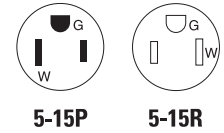

Industrial Specification Grade Straight Blade Plugs & Connectors

2-Pole, 3-Wire Grounding
15A, 125V/AC
NEMA 5-15

6266