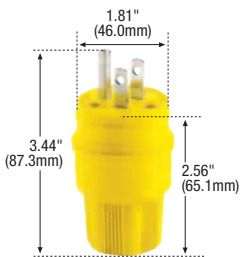

Industrial Specification Grade Straight Blade Plugs & Connectors

2-Pole, 3-Wire Grounding
15A, 125V/AC
NEMA 5-15

14W47

Industrial Grade Dimensional Information: B-18

Specification Information:

Safety Grip Industrial Plugs & Connectors: B-26

AutoGrip Industrial Plugs & Connectors: B-26

Corrosion Resistant AutoGrip Industrial Plugs & Connectors: B-29

QuickGrip Plugs & Connectors: B-26

Watertight Industrial Plugs & Connectors: B-28

Severe Duty Industrial Plugs & Connectors: B-29

Industrial Grade Plugs & Connectors

Safety Grip™ NEMA 5-15

Rating	A	V/AC	Product Type & Cord Diameter	Color	Plug	Catalog No.	Connector
15	125		Straight Body 0.33-0.66" (6.4-16.7mm)	Black & White	☐ 6266	☒ 6269	☒
			Straight Body 0.33-0.66" (6.4-16.7mm)	Black	☐ 6266BLK	☒ 6269BLK	☒
			Angled Body 0.33-0.66" (7.6-16.7mm)	Black & White	☐ 6265	☒	☐

AutoGrip™ NEMA 5-15

Rating	A	V/AC	Product Type & Cord Diameter	Color	Plug	Catalog No.	Connector
15	125		Straight Body 0.33-0.66" (6.4-16.7mm)	Black & White	☐ 5266N	☒ 5269N	☒
			Corrosion Resistant, Straight Body 0.33-0.66" (6.4-16.7mm)	Yellow	☐ 5266NCR	☒ 5269NCR	☒

QuickGrip™ NEMA 5-15

Rating	A	V/AC	Product Type & Cord Diameter	Color	Plug	Catalog No.	Connector
15	125		Straight Body 0.23-0.72" (5.8-18.3mm)	Black	☐ 5965BLK	☒ 5969BLK	☒

Watertight NEMA 5-15

Rating	A	V/AC	Product Type & Cord Diameter	Color	Plug	Catalog No.	Connector
15	125		Straight Body 0.30-0.65" (7.6-16.5mm)	Yellow	☐ 14W47	☒ 15W47	☒
			Straight Body 0.30-0.65" (7.6-16.5mm)	Black	☐ 14W47BK	☒ 15W47BK	☒

Severe Duty NEMA 5-15

Rating	A	V/AC	Product Type & Cord Diameter	Color	Plug	Catalog No.	Connector
15	125		Straight Body 0.38-1.00" (19.1-25.4mm)	Yellow & Black	☐ 1447	☒ 1547	☒

Icon Key

NAFTA Compliant - see page O-30