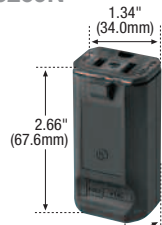

Industrial Specification Grade Straight Blade Plugs & Connectors

2-Pole, 3-Wire Grounding
15A, 125V/AC
NEMA 5-15

5969BLK

Industrial Grade Dimensional Information: B-18

Specification Information:

Safety Grip Industrial Plugs & Connectors: B-26

AutoGrip Industrial Plugs & Connectors: B-26

Corrosion Resistant AutoGrip Industrial Plugs & Connectors: B-29

QuickGrip Plugs & Connectors: B-26

Watertight Industrial Plugs & Connectors: B-28

Severe Duty Industrial Plugs & Connectors: B-29

Industrial Grade Plugs & Connectors

Safety Grip™ NEMA 5-15

Rating	A	V/AC	Product Type & Cord Diameter	Color	Plug	Catalog No.	Connector
15	125		Straight Body 0.33-0.66" (6.4-16.7mm)	Black & White	☐ 6266	☒ 6269	☒
			Straight Body 0.33-0.66" (6.4-16.7mm)	Black	☐ 6266BLK	☒ 6269BLK	☒
			Angled Body 0.33-0.66" (7.6-16.7mm)	Black & White	☐ 6265	☒	☐

AutoGrip™ NEMA 5-15

Rating	A	V/AC	Product Type & Cord Diameter	Color	Plug	Catalog No.	Connector
15	125		Straight Body 0.33-0.66" (6.4-16.7mm)	Black & White	☐ 5266N	☒ 5269N	☒
			Corrosion Resistant, Straight Body 0.33-0.66" (6.4-16.7mm)	Yellow	☐ 5266NCR	☒ 5269NCR	☒

QuickGrip™ NEMA 5-15

Rating	A	V/AC	Product Type & Cord Diameter	Color	Plug	Catalog No.	Connector
15	125		Straight Body 0.23-0.72" (5.8-18.3mm)	Black	☐ 5965BLK	☒ 5969BLK	☒

Watertight NEMA 5-15

Rating	A	V/AC	Product Type & Cord Diameter	Color	Plug	Catalog No.	Connector
15	125		Straight Body 0.30-0.65" (7.6-16.5mm)	Yellow	☐ 14W47	☒ 15W47	☒
			Straight Body 0.30-0.65" (7.6-16.5mm)	Black	☐ 14W47BK	☒ 15W47BK	☒

Severe Duty NEMA 5-15

Rating	A	V/AC	Product Type & Cord Diameter	Color	Plug	Catalog No.	Connector
15	125		Straight Body 0.38-1.00" (19.1-25.4mm)	Yellow & Black	☐ 1447	☒ 1547	☒

Icon Key

NAFTA Compliant - see page O-30