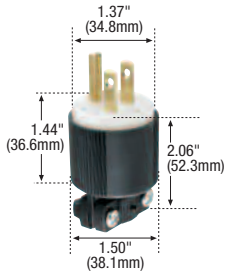

Industrial Specification Grade Straight Blade Plugs & Connectors

2-Pole, 3-Wire Grounding
15A, 125V/AC
NEMA 5-15

6266