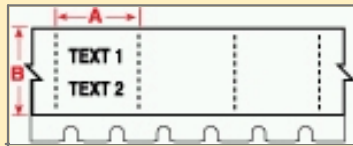

- ? [About Brady](#)
- ? [ISO 9001](#)
- ? [Contact Us](#)
- ? [Request A Catalog](#)
- ? [Send Product Feedback](#)

- ? [Where to Buy](#)
- ? [Join Our Mailing List](#)

PRODUCT, FACILITY, & SAFETY IDENTIFICATION SOLUTIONS

COUNTRY/REGION

- WHAT'S NEW
- PRODUCTS BY CATEGORY
- PRODUCTS BY INDUSTRY
- SERVICES
- SUPPORT
- REGULATIONS/ COMPLIANCE
- LEAN MANUFACTURING & MAINTENANCE
- PRODUCT REGISTRATION

Home [Products By Category](#) [Labels](#) [Pre-Printed Labels](#) [Wire & Cable Markers](#)
[Wire Marker Cards](#) [Standard Numbers & Letters](#) [TLS 2200®/TLS PC Link™ BradyBondz™ Labels](#)

TLS 2200®/TLS PC Link™ BradyBondz™ Labels

Labels for the TLS 2200® & TLS PC Link™ Thermal Transfer Portable Printers. Please Note: This material is UL & CSA approved with its respective ribbon. See the "Recommended Ribbon Series" for the appropriate ribbon to

[Click for larger Image](#)

Overview

Specifications

Catalog #: PTL -39-430 Product #: 18675 Description: TLS 2200®/TLS PC Link™ BradyBondz™ Labels Size: 0.375" W x 0.600" H (9.530 mm W x 15.240 mm H) Printable Area: 0.375" W x 0.600" H (9.530 mm W x 15.240 mm H) Brady Material #: B-430 Material Description: Clear Polyester Suggested Ribbon Part#: R6010 General ID Catalog: pg. 25 Application(s): 1-6 Outlet Faceplates, General Identification Panel Identification, Through Hole- Top, Voice/Data Identification QTY/UOM: 750/Roll MSRP (US$)*: $52.91	RELATED INFORMATION - Cable Management Software - Label Software - TIA/606A Quick Reference Guide - TIA/606A Compliant Labeling Spec - DataComm Cross Reference Guide - Voice Data Materials Chart - Label Templates - Contact DataComm Specialist - DataComm Brochure