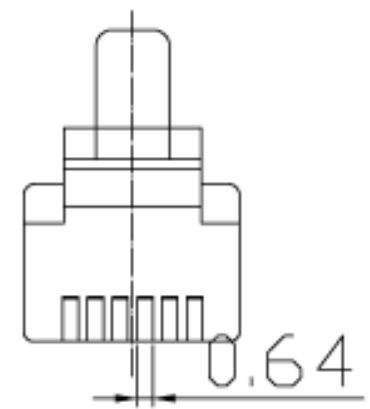

DATE BY	REVISION

6P6C PLUG UNSHIELD,
50U" ,FOR ROUND CABLE

*ROHS COMPLIANT

DATE	10 JAN,2006	PARTS NO	
UNIT	MM	DRAWN NO	
SCALE		BUYER NO	

TITLE: 6P6C PLUG FOR ROUND CABLE,50U"
A-MO-6/6-SR-R

DRAWN	Y.C.C 1/10	CHECK		APPRO	
ASSMANN ELECTRONICS, INC.					