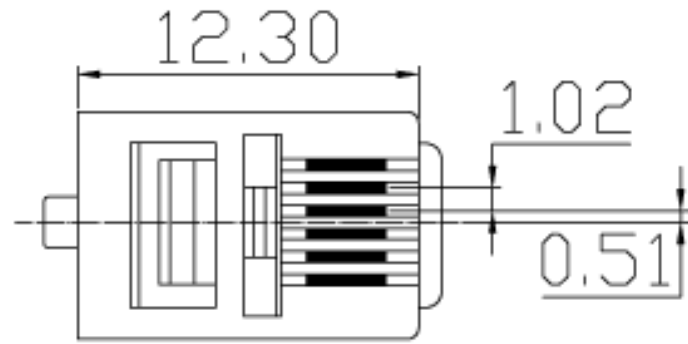

DATE BY	REVISION

6P6C PLUG UNSHIELD,
50U" ,FOR ROUND CABLE

*ROHS COMPLIANT

DATE	10 JAN,2006	PARTS NO	
UNIT	MM	DRAWN NO	
SCALE		BUYER NO	

TITLE: 6P6C PLUG FOR ROUND CABLE,50U"
A-MO-6/6-SR-R

DRAWN	Y.C.C 1/10	CHECK		APPRO	
ASSMANN ELECTRONICS, INC.					