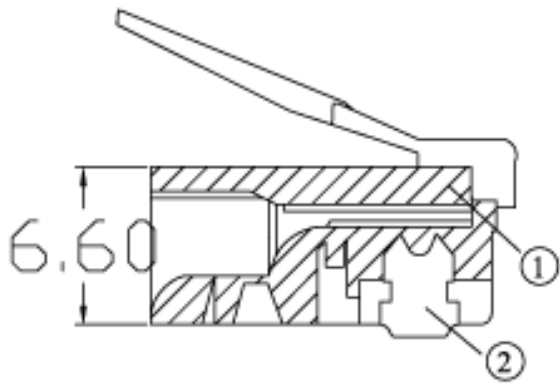

DATE BY	REVISION

6P6C PLUG UNSHIELD,
50U" ,FOR ROUND CABLE

*ROHS COMPLIANT

DATE	10 JAN,2006	PARTS NO	
UNIT	MM	DRAWN NO	
SCALE		BUYER NO	

TITLE: 6P6C PLUG FOR ROUND CABLE,50U"
A-MO-6/6-SR-R

DRAWN	Y.C.C 1/10	CHECK		APPRO	
ASSMANN ELECTRONICS, INC.					