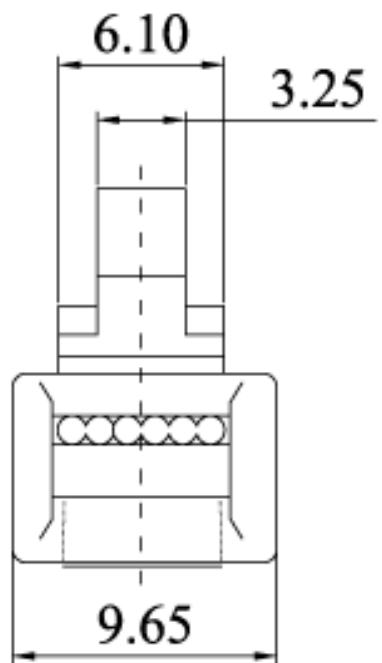

DATE BY	REVISION

6P6C PLUG UNSHIELD,
50U" ,FOR ROUND CABLE

*ROHS COMPLIANT

DATE	10 JAN,2006	PARTS NO	
UNIT	MM	DRAWN NO	
SCALE		BUYER NO	

TITLE: 6P6C PLUG FOR ROUND CABLE,50U"
A-MO-6/6-SR-R

DRAWN	Y.C.C 1/10	CHECK		APPRO	
ASSMANN ELECTRONICS, INC.					