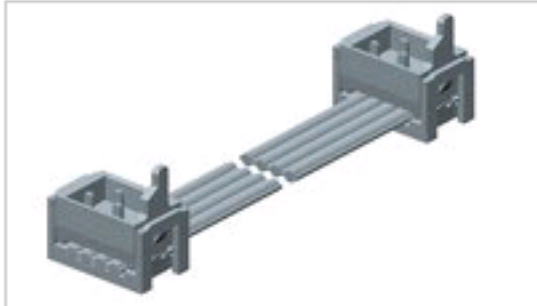

2205060-3 Product Details

[Share](#) | [Print](#) | [Email](#)