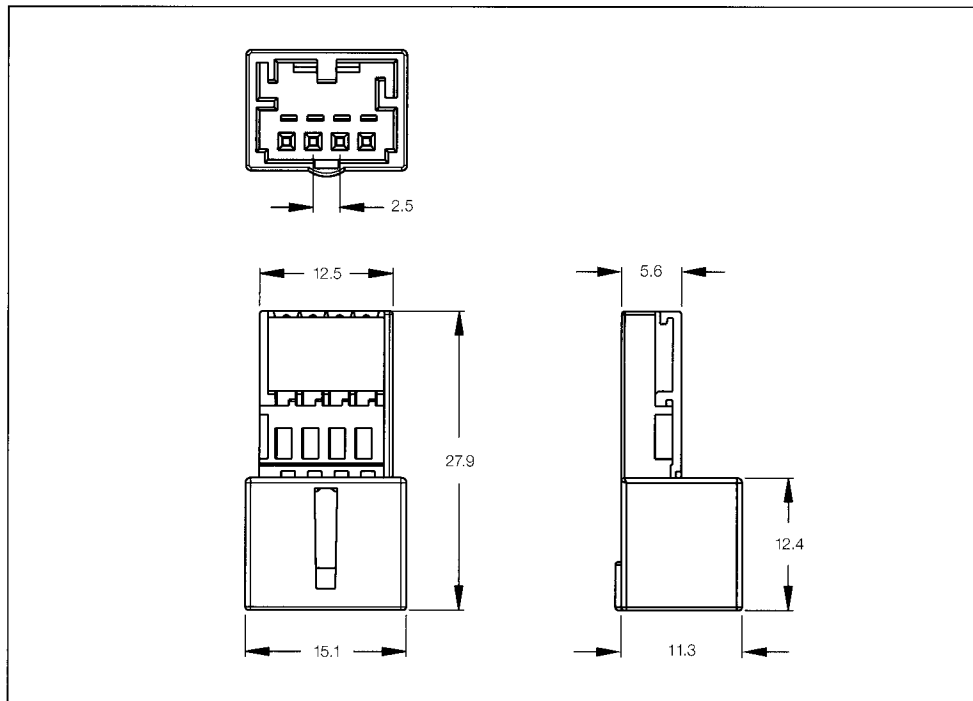

Tab Housings

Technical Features

No. of Positions:
4 Positions

Housing Material:
PBT GF15

Wire Size Range:
0.25–0.75 mm²

Product Specification:
108-18030

Application Specification:
114-18021

4 Position Tab Housings

No. of Pos.	Keying Options	Housing Color	Part Numbers					
			Tab Housing	Cover	Locking Device	Cover and Lever	Retainer Housing	Mating Receptacle Housing
4	-	Black	936121-1	-	-	-	-	936119
		Yellow	936121-1					

Technical Features

No. of Positions:
4 Positions

Housing Material:
PBT GF10

Wire Size Range:
0.14–0.75 mm²

Product Specification:
108-18924

Application Specification:
114-18630

4 Position Tab Housing

No. of Pos.	Keying Options	Housing Color	Part Numbers					
			Tab Housing	Cover	Locking Device	Cover and Lever	Retainer Housing	Mating Receptacle Housing
4	-	Black	1-1534157-1	-	-	-	1534131-1	1-1534150-1 & 1534149-1