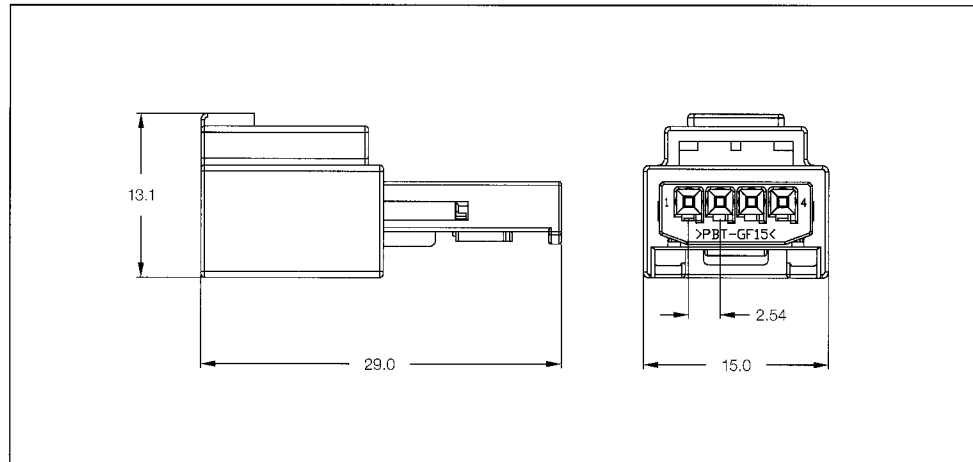

Tab Housings

Technical Features

No. of Positions:
4 Positions

Housing Material:
PBT GF15

Wire Size Range:
0.25–0.75 mm²

Product Specification:
108-18030

Application Specification:
114-18021

4 Position Tab Housings

No. of Pos.	Keying Options	Housing Color	Part Numbers					
			Tab Housing	Cover	Locking Device	Cover and Lever	Retainer Housing	Mating Receptacle Housing
4	-	Black	936121-1	-	-	-	-	936119
		Yellow	936121-1					

Technical Features

No. of Positions:
4 Positions

Housing Material:
PBT GF10

Wire Size Range:
0.14–0.75 mm²

Product Specification:
108-18924

Application Specification:
114-18630

4 Position Tab Housing

No. of Pos.	Keying Options	Housing Color	Part Numbers					
			Tab Housing	Cover	Locking Device	Cover and Lever	Retainer Housing	Mating Receptacle Housing
4	-	Black	1-1534157-1	-	-	-	1534131-1	1-1534150-1 & 1534149-1