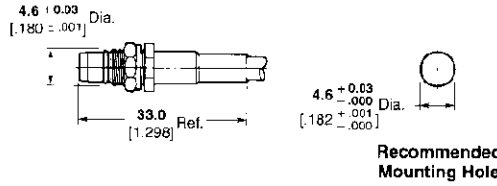

**OSSP Subminiature Modular Blind Mate Connectors (Continued)
 For Flexible Cable, Crimp Attachment**

**Bulkhead Feedthrough
 Cable Plug — Rear Mount**

Cable	Plating	M/A-COM Model No.	Part No.
RG-188/U, 316 Double Braided Only	Passivated Stainless Steel	4733 7316-02	1059884-1

**Flange Mount
 Cable Jack —
 Floating Rear Mount**

Cable	Plating	M/A-COM Model No.	Part No.
RG-188/U, 316 Double Braided Only	Passivated Stainless Steel	4736-7316-02	1059888-1

For Panel Mount

**Straight Terminal
 Threaded Installation —
 Panel Feedthrough Plug
 Receptacle**