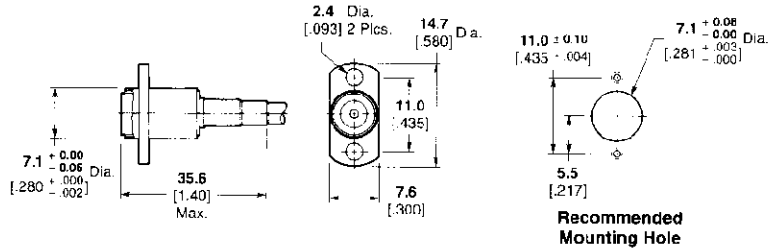

**OSSP Subminiature Modular Blind Mate Connectors (Continued)
 For Flexible Cable, Crimp Attachment**

**Bulkhead Feedthrough
 Cable Plug — Rear Mount**

Cable	Plating	M/A-COM Model No.	Part No.
RG-188/U, 316 Double Braided Only	Passivated Stainless Steel	4733 7316-02	1059884-1

**Flange Mount
 Cable Jack —
 Floating Rear Mount**

Cable	Plating	M/A-COM Model No.	Part No.
RG-188/U, 316 Double Braided Only	Passivated Stainless Steel	4736-7316-02	1059888-1

For Panel Mount

**Straight Terminal
 Threaded Installation —
 Panel Feedthrough Plug
 Receptacle**