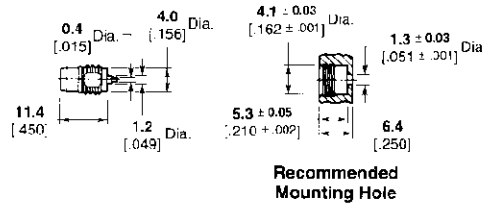

**OSSP Subminiature Modular Blind Mate Connectors (Continued)
 For Flexible Cable, Crimp Attachment**

**Bulkhead Feedthrough
 Cable Plug — Rear Mount**

Cable	Plating	M/A-COM Model No.	Part No.
RG-188/U, 316 Double Braided Only	Passivated Stainless Steel	4733 7316-02	1059884-1

**Flange Mount
 Cable Jack —
 Floating Rear Mount**

Cable	Plating	M/A-COM Model No.	Part No.
RG-188/U, 316 Double Braided Only	Passivated Stainless Steel	4736-7316-02	1059888-1

For Panel Mount

**Straight Terminal
 Threaded Installation —
 Panel Feedthrough Plug
 Receptacle**