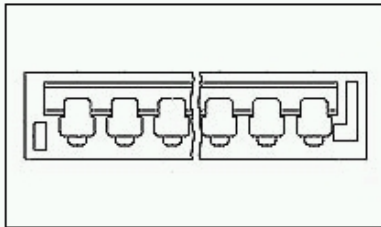

640136-8 Product Details

Have a Question?

Chat with a Product Information Specialist

640136-8

TE Internal Number: 640136-8

 **Active**

.100, .125, .156 Centerline Connectors (Crimp Snap Twin Leaf)

 [Always EU RoHS/ELV Compliant \(Statement of Compliance\)](#)

Product Highlights:

- Housing
- Contact Type = Bifurcated
- 8 Positions
- 3.96 mm Centerline
- Without Mounting Ears

[View all Features](#)

Quick Links

- ▶ [Check Pricing & Availability](#)
- ▶ [Search for Tooling](#)
- ▶ [Product Feature Selector](#)
- ▶ [Contact Us About This Product](#)