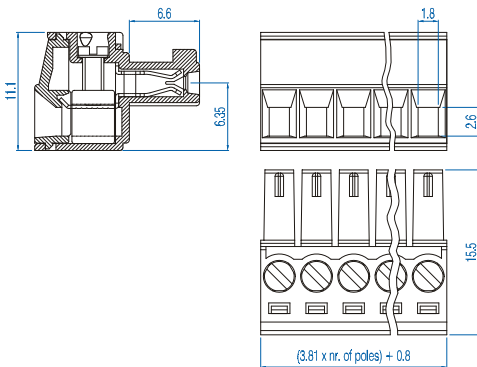

Pin Spacing: 3.81mm
 Orientation: Horizontal Plug
 Clamp Type: Screw Cage
 Design: Single Mold

SHxx-3.81

ELECTRICAL

	Current	Voltage	Wire Range
	8A	300V	30-16AWG
	8A	130V	1.5mm ² Stranded 1.5mm ² Solid

INSTALLATION DATA

Screw Size	M2	PCB Hole Size	–
Torque	0.2Nm (1.8lbf-in)	Stripping Lgth.	8mm

MATERIAL

Body	Polyamide	Screw	Galvanized Steel
Flammability Class	UL94V-0	Terminal	Tin-Plated Brass
Temperature Limit	105°C UL 125°C IEC	Clamp	Nickeled Brass
Color	Green		

No. Poles	Cat. #	Length (mm)	Std. Pk.
2	SH02-3.81	8.4	100
3	SH03-3.81	12.2	100
4	SH04-3.81	16.0	50
5	SH05-3.81	19.9	50
6	SH06-3.81	23.7	50
7	SH07-3.81	27.5	50
8	SH08-3.81	31.3	50
9	SH09-3.81	35.1	50
10	SH10-3.81	38.9	50
11	SH11-3.81	42.7	50
12	SH12-3.81	46.5	50
13	SH13-3.81	50.3	20
14	SH14-3.81	54.1	20
15	SH15-3.81	58.0	20
16	SH16-3.81	61.8	20
17	SH17-3.81	65.6	20
18	SH18-3.81	69.4	20
19	SH19-3.81	73.2	20
20	SH20-3.81	77.0	20
21	SH21-3.81	80.8	20
22	SH22-3.81	84.6	20
23	SH23-3.81	88.4	20
24	SH24-3.81	92.2	20

Pin Spacing: 3.81mm
 Orientation: Horizontal Plug with Screw Flange
 Clamp Type: Screw Cage
 Design: Single Mold

SHxx-3.81-K

ELECTRICAL

	Current	Voltage	Wire Range
	8A	300V	30-16AWG
	8A	130V	1.5mm ² Stranded 1.5mm ² Solid