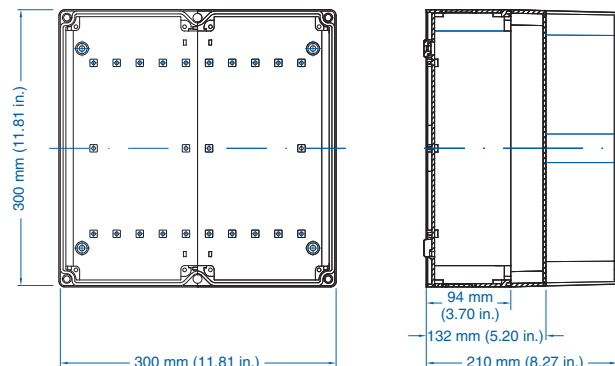

Accessories

Ordering Information	Cat. No.	Type	Std. Pk.
Mounting Plate (plastic) – 240 x 240 mm	795-002	AKMPI 2	1
Mounting Plate (steel) – 240 x 240 mm	795-012	AKMPS 2	1
DIN Rail – 250 mm Clip-in	562-735	CITS35/250	1
DIN Rail – 216 mm Surface Mounted	562-035	SMTS35/216	1
Hinge Kit Set	190-005	HK2	1
Mounting Tab Kit (metal)	793-004	MT2	1

Please refer to pages 136-140 for additional accessories and detailed information.