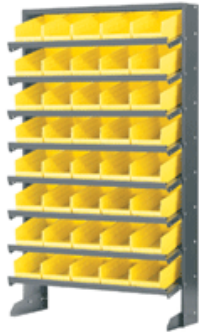

Single Sided Pick Rack

Single Sided Pick Rack 12" x 36" x 60"

- 8 shelves
- Holds up to 96 bins

Single Sided Pick Rack 12"x36"x60"

- 8 shelves
- Holds up to 96 bins

Color / Material

Bin Color Yellow

Single Sided Pick Rack Ordering Information

Model No.	Description	Bin Model No.	Bin Dimensions LxWxH	Qty. of Bins	Bonus Bins*	Weight Capacity
APRS	Singled Sided Pick Rack, no Bins	-	-	-	-	400 lbs. total
APRS110Y	Rack with Bins	30110	11-5/8" x 2-3/4" x 4"	96	-	400 lbs. total
APRS120Y	Rack with Bins	30120	11-5/8" x 4-1/8" x 4"	64	8	400 lbs. total
APRS130Y	Rack with Bins	30130	11-5/8" x 6-5/8" x 4"	40	8	400 lbs. total
APRS150Y	Rack with Bins	30150	11-5/8" x 8-3/8" x 4"	32	4	400 lbs. total
APRS170Y	Rack with Bins	30170	11-5/8" x 11-1/8" x 4"	24	-	400 lbs. total

Accessories / Related Products:

NEW!

[Bench Pick Rack](#)

Bench Pick Rack 12" x 36" x 21"

NEW!

[Double Sided Pick Rack](#)

Double Sided Pick Rack 24"x36"x60"

[Shelf Bin Pick Rack Cabinet](#)