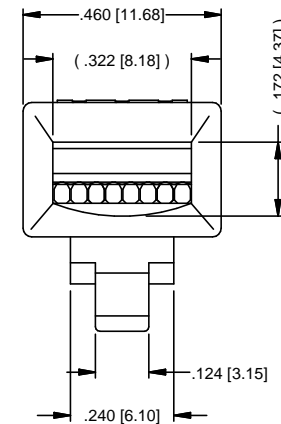

DESCRIPTION: CAT5E, RJ45 (8P8C) MODULAR PLUG, UNSHIELDED, SOLID/STRANDED, FLAT CABLE
MODEL NUMBER: 32-5958UL
APPLICATION: MODULAR PLUG
CRIMP TOOL: N/A
IMPEDANCE: N/A
FREQUENCY RANGE: N/A
MATERIAL: HOUSING CLEAR POLYCARBONATE UL94-V0
 CONTACT PHOSPHOR BRONZE
 SELECTIVE GOLD PLATING
RoHS COMPLIANCE: YES
TECHINCAL DETAIL: N/A

	3RD ANGLE PROJECTION 	AIM-Cambridge
	RoHS2 <input checked="" type="checkbox"/> 2011/65/EU <small>UNLESS OTHERWISE SPECIFIED UNITS: INCH</small> .XX ±.02 .XXX ±.005 ANGLES ±2°	Title: CAT5E, RJ45 (8P8C) Modular Plug, Unshielded, Solid/Stranded, Flat cable Model No. 32-5958UL Size Δ DO NOT SCALE DRAWING Date: 2015/12/09