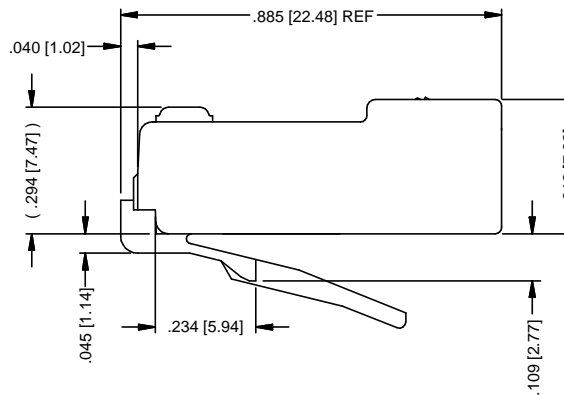

DESCRIPTION: CAT5E, RJ45 (8P8C) MODULAR PLUG, UNSHIELDED, SOLID/STRANDED, FLAT CABLE
MODEL NUMBER: 32-5958UL
APPLICATION: MODULAR PLUG
CRIMP TOOL: N/A
IMPEDANCE: N/A
FREQUENCY RANGE: N/A
MATERIAL: HOUSING CLEAR POLYCARBONATE UL94-V0
 CONTACT PHOSPHOR BRONZE
 SELECTIVE GOLD PLATING
RoHS COMPLIANCE: YES
TECHINCAL DETAIL: N/A

	3RD ANGLE PROJECTION 	AIM-Cambridge
	RoHS2 <input checked="" type="checkbox"/> 2011/65/EU <small>UNLESS OTHERWISE SPECIFIED UNITS: INCH</small> .XX ±.02 .XXX ±.005 ANGLES ±2°	Title: CAT5E, RJ45 (8P8C) Modular Plug, Unshielded, Solid/Stranded, Flat cable Model No. 32-5958UL Size Δ DO NOT SCALE DRAWING Date: 2015/12/09