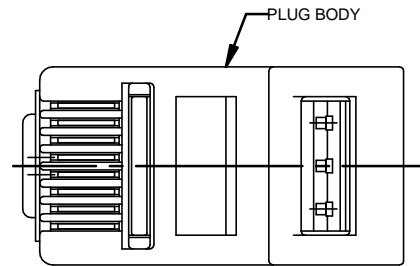

DESCRIPTION: CAT5E, RJ45 (8P8C) MODULAR PLUG, UNSHIELDED, SOLID/STRANDED, FLAT CABLE
MODEL NUMBER: 32-5958UL
APPLICATION: MODULAR PLUG
CRIMP TOOL: N/A
IMPEDANCE: N/A
FREQUENCY RANGE: N/A
MATERIAL: HOUSING CLEAR POLYCARBONATE UL94-V0
 CONTACT PHOSPHOR BRONZE
 SELECTIVE GOLD PLATING
RoHS COMPLIANCE: YES
TECHINCAL DETAIL: N/A

	3RD ANGLE PROJECTION 	AIM-Cambridge
	RoHS2 <input checked="" type="checkbox"/> 2011/65/EU <small>UNLESS OTHERWISE SPECIFIED UNITS: INCH</small> .XX ±.02 .XXX ±.005 ANGLES ±2°	Title: CAT5E, RJ45 (8P8C) Modular Plug, Unshielded, Solid/Stranded, Flat cable Model No. 32-5958UL Size Δ DO NOT SCALE DRAWING Date: 2015/12/09