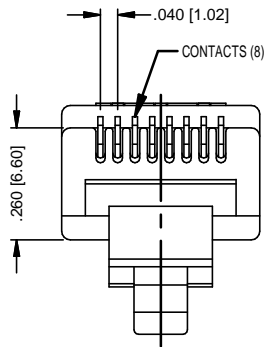

DESCRIPTION: CAT5E, RJ45 (8P8C) MODULAR PLUG, UNSHIELDED, SOLID/STRANDED, FLAT CABLE
MODEL NUMBER: 32-5958UL
APPLICATION: MODULAR PLUG
CRIMP TOOL: N/A
IMPEDANCE: N/A
FREQUENCY RANGE: N/A
MATERIAL: HOUSING CLEAR POLYCARBONATE UL94-V0
 CONTACT PHOSPHOR BRONZE
 SELECTIVE GOLD PLATING
RoHS COMPLIANCE: YES
TECHINCAL DETAIL: N/A

	3RD ANGLE PROJECTION 	AIM-Cambridge
	RoHS2 <input checked="" type="checkbox"/> 2011/65/EU <small>UNLESS OTHERWISE SPECIFIED UNITS: INCH</small> .XX ±.02 .XXX ±.005 ANGLES ±2°	Title: CAT5E, RJ45 (8P8C) Modular Plug, Unshielded, Solid/Stranded, Flat cable Model No. 32-5958UL Size Δ DO NOT SCALE DRAWING Date: 2015/12/09