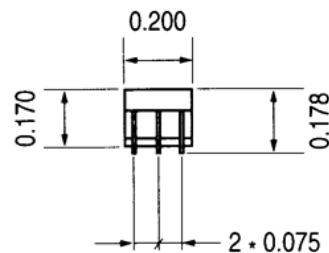

[Home](#)

[About Aleph](#)

[Products](#)

[Contact Us](#)

[REQUEST A QUOTE](#)

Reed Switches
Reed Relays
Passive Infrared Detectors
Photoelectric Beams
Opto Sensors
Proximity Sensors

Application Notes
Magnet Selection
Lever

Magnet

DS-M2
MJS-2234
PS-0016
PS-0018
PS-0021
PS-0024
PS-0048
PS-500
PS-510
PS-520
PS-1522
PS-3150
PS-3170
PS-3251
PS-3529
PS-3670
PS-3870
PS-3980
PS-4122
PS-4221
PS-5171
PS-6132
PS-6231
PS-6341
PS-6503
PSP-05

Shield

Automotive Sensors

Level Sensors

Flow Sensors

Magnetic Contacts

Video

Aleph MJS-2234 - Surface Mount Package Proximity Sensor

- Surface mount

[Click Here to Choose Magnet](#)

Specifications

Item	Value
Contact Form	NO
Contact Rating	10W max.
Switching Voltage	150VDC max.
Switching Current	0.5A max.
Breakdown Voltage (open contact)	200VDC min.
Contact Resistance (initial)	0.20W max.
Electrical Life (resistive loads)	300 X 10⁶ (10mVDC, @ 10μA) 800 X 10³ (20mVDC, @ 0.5A)
Operating Temp.	-30° to +85°C

[Other Surface Mount packages and contact configurations are available.](#)

Dimensions

Schematic