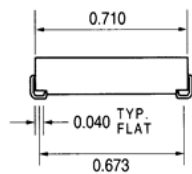

### Specifications

Item	Value
Contact Form	NO
Contact Rating	10W max.
Switching Voltage	150VDC max.
Switching Current	0.5A max.
Breakdown Voltage (open contact)	200VDC min.
Contact Resistance (initial)	0.20W max.
Electrical Life (resistive loads)	300 X 10 <sup>6</sup> (10mVDC, @ 10μA) 800 X 10 <sup>3</sup> (20mVDC, @ 0.5A)
Operating Temp.	-30° to +85°C

### Dimensions